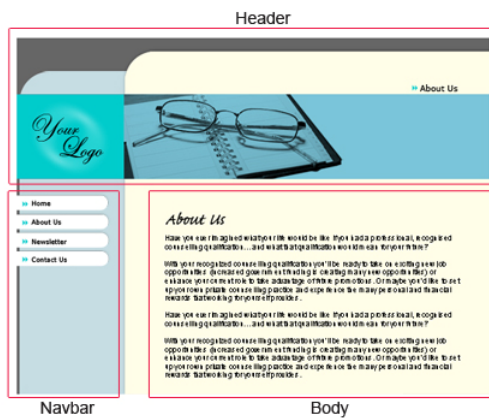

## Meta Tags

Meta Tags are used by search engines to allow them to accurately list your site. Please describe your Business (up to 25 words). This description will be shown in the search engine's general listing.

Meta Description Tag: \_\_\_\_\_  
\_\_\_\_\_  
\_\_\_\_\_

Please list up to 10 preferred keywords related to your Business.

Meta Keywords Tag: \_\_\_\_\_  
\_\_\_\_\_

## Choose your layout

The web page is divided into 3 mains parts:

- . Header
- . Navigation Bar
- . Body Content

## You can choose a template from 2 mains layout styles available

- . Standard (navigation on left side)
- . Top Buttons (navigation on top bar)